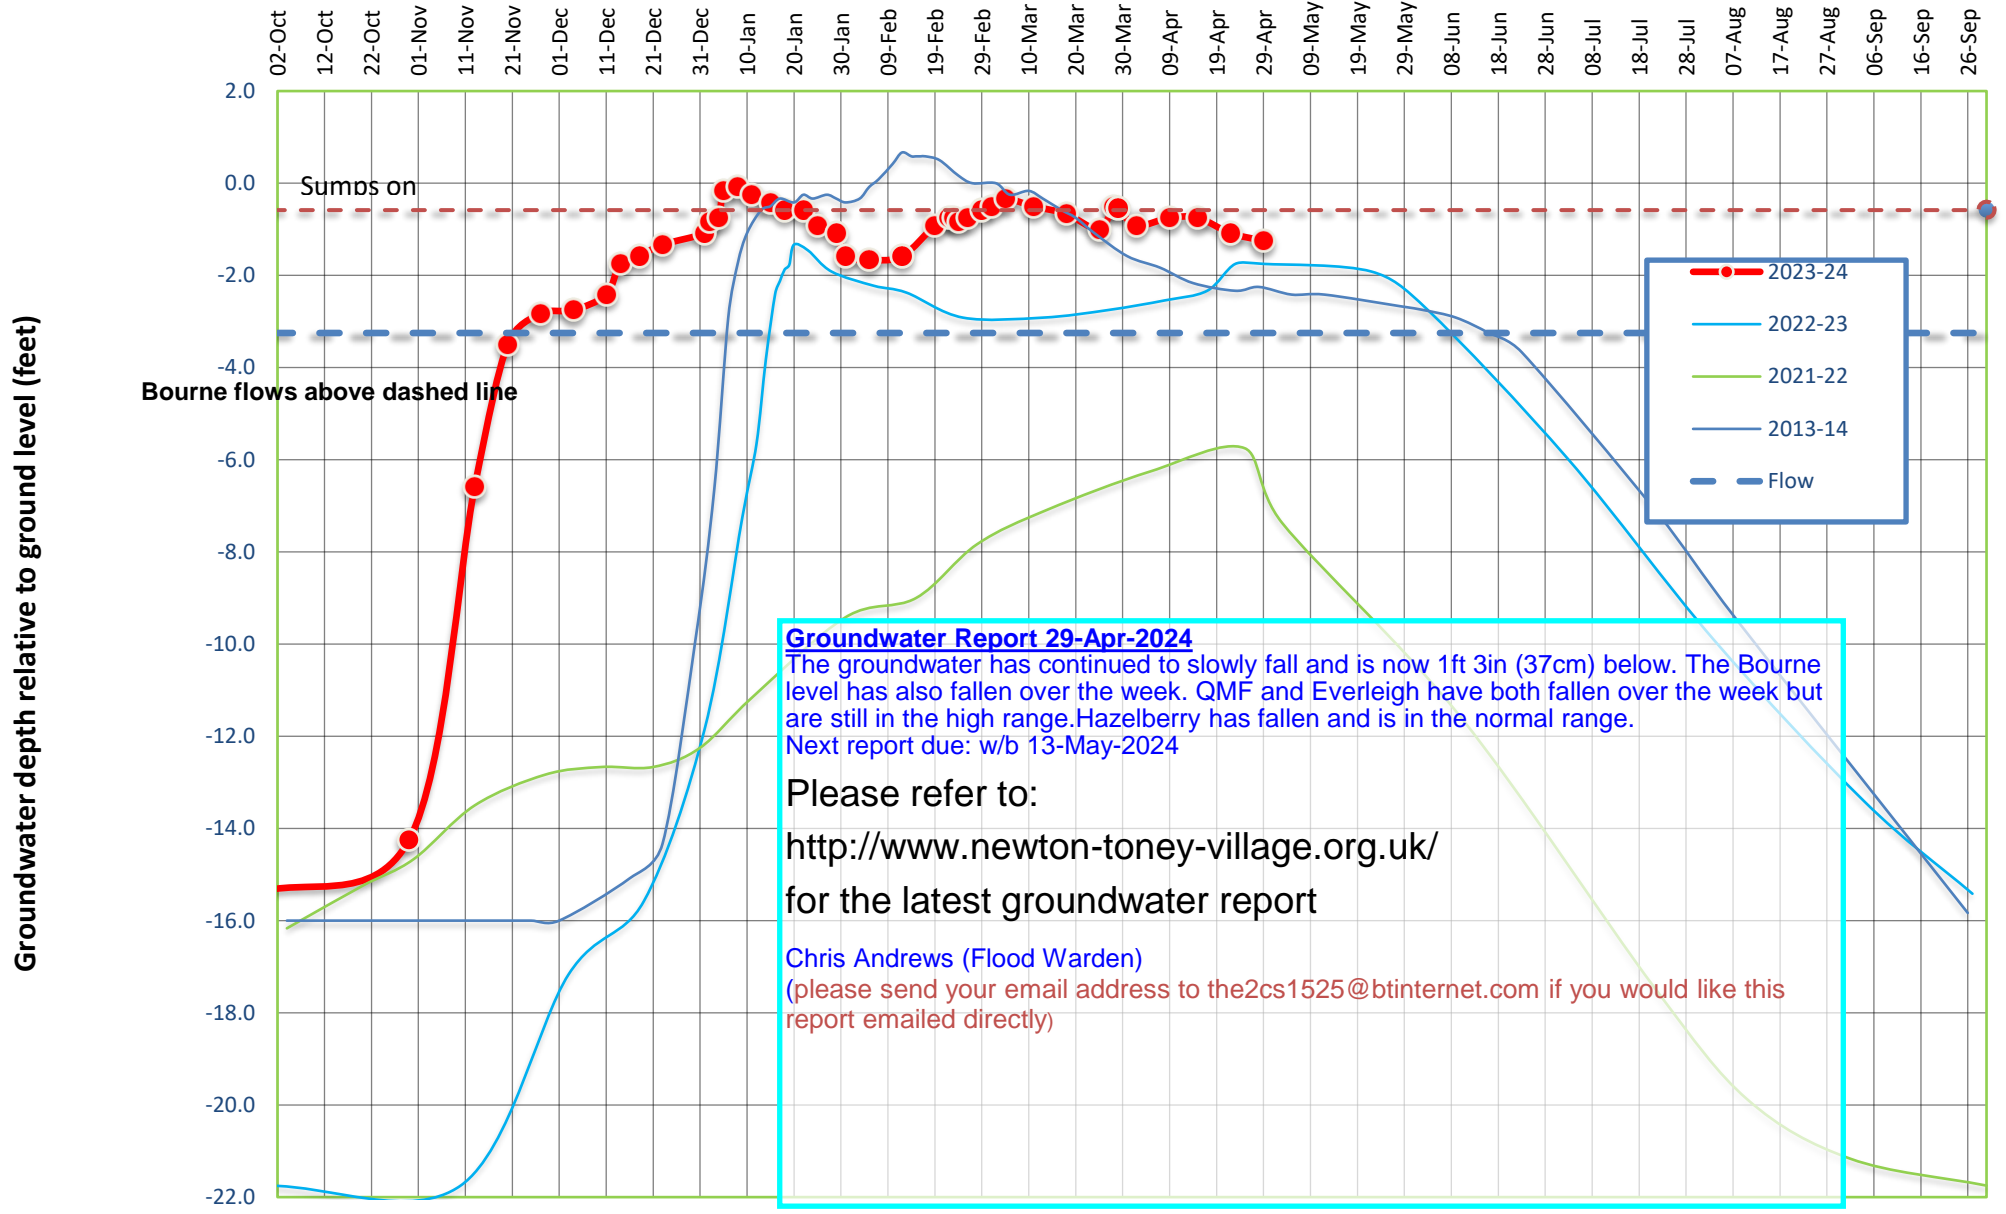

Newton Toney Groundwater Level 2023-24

Day-Month from 1st October